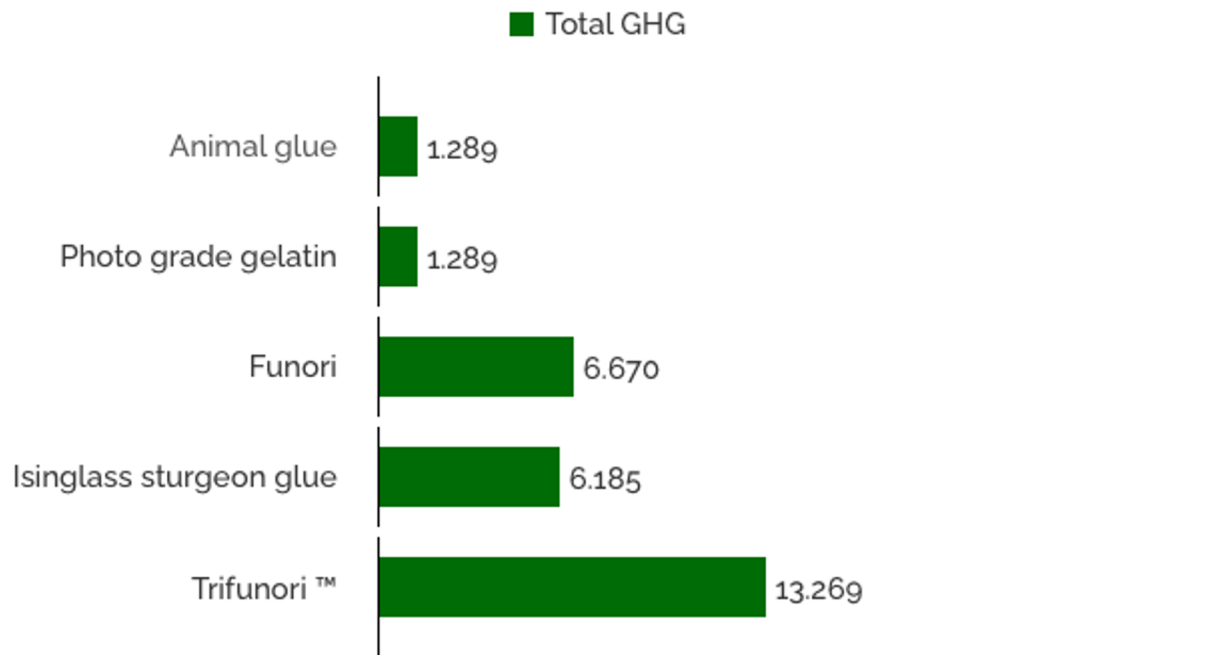

Carbon Calculator

COMPARISON OF GHG EMISSIONS

Image credit: Jim Witkowski on Unsplash

ALLIANCES

🚩 Recommendation

Fund global, cross-sector, climate-focused networks and umbrella organisations that address and enable mutual sharing of skills, knowledge, and expertise - supporting and empowering the sector to address climate change.